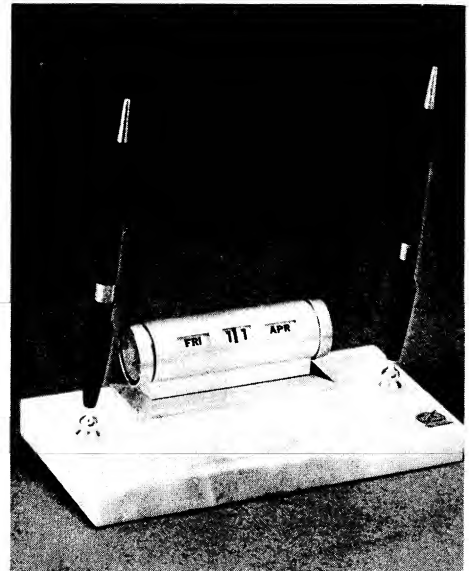

ONLX

37LC - PEN BASE — ROLL CALENDAR — LETTER RACK

35L - PEN BASE — LAMP

48RC - PEN BASE — DOUBLE PEN — ROLL CALENDAR

ONYX PEN DESK SETS DELUXE BALL POINT PEN

48LC - PEN BASE — DOUBLE PEN — ROLL CALENDAR — LETTER RACK